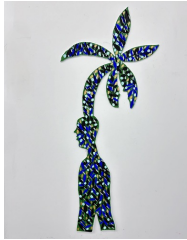

Gerardo Rosales

Bananal, 2024

Acrylic on Aluminum Composite Material (ACM)

35 x 17 in (88.9 x 43.2 cm)

BA-2181